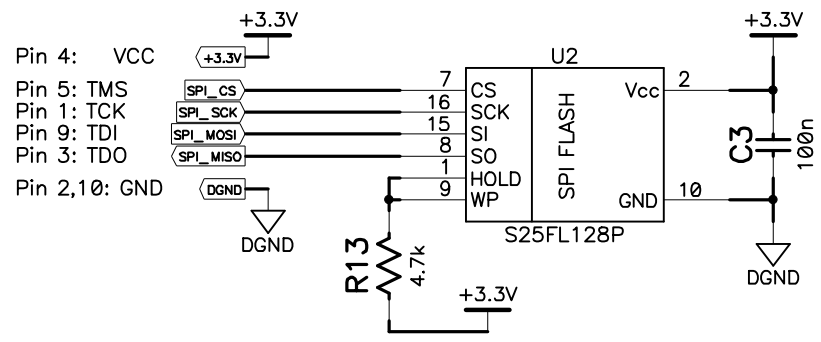

Pin connection to the JTAG (J1)

Title			LPT SPI Altera Byte Blaster (modified)		
Size	Number		Rev		4
A4			ver2.3		
Date			Drawn by		
Filename			Sheet		of